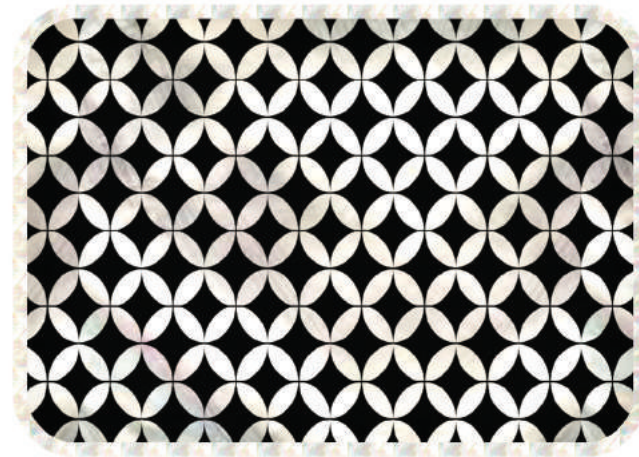

Rectangular Tray

CODE: AC0002B
Dimensions: 45 x 32 cm
Materials: Mother of pearls
Colors:
Navy Blue - Plain/P006
Orange - Plain/P006
Turquoise
& Green - Plain Turquoise/P006