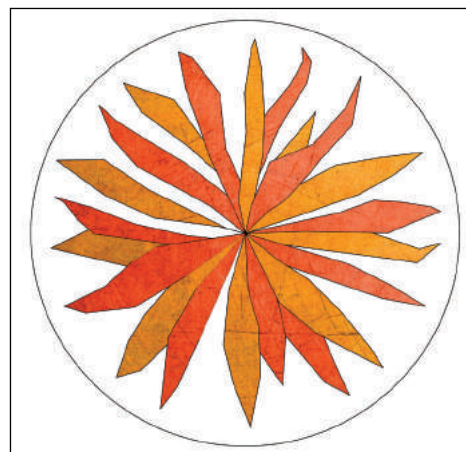

Tribal Foldable Tables

CODE: PL003 - FB01
Dimensions: 45 x h: 45 cm
Materials: Plexi with a printed top
Colors: Blue/Orange/Green