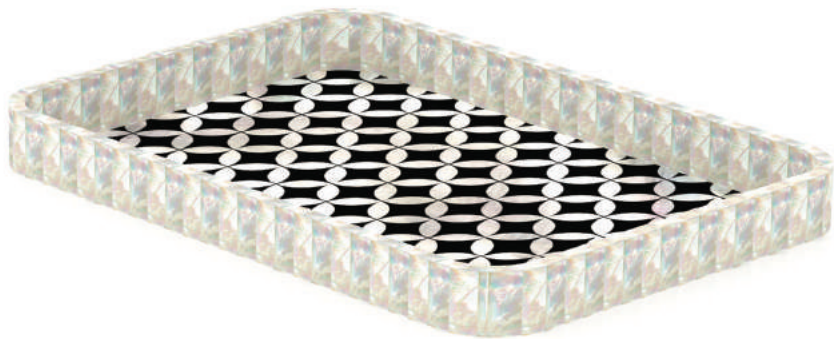

Rectangular Tray

CODE: AC0002B
Dimensions: 45 x 32 cm
Materials: Mother of pearls
Colors:
Navy Blue - Plain/P006
Orange - Plain/P006
Turquoise
& Green - Plain Turquoise/P006