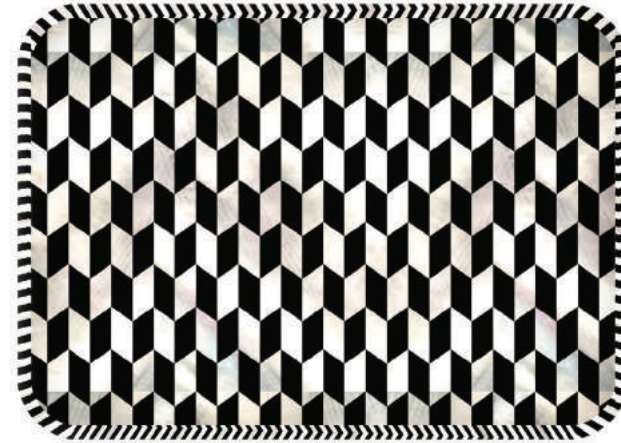

# CANDLE HOLDERS

CODE: AC0001A  
Dimensions: 10 x h: 32 cm  
Materials: Mother of pearls  
Colors: Navy Blue P001  
Green P003  
Black P004  
Wood Plain

CODE: AC0001A  
Dimensions: 10 x h: 40 cm  
Materials : Mother of pearls  
Colors: Navy Blue P001  
Green P003  
Black P004  
Wood Plain

CODE: AC0001A  
Dimensions: 10 x h: 48 cm  
Materials: Mother of pearls  
Colors: Navy Blue P001  
Green P003  
Black P004  
Wood Plain