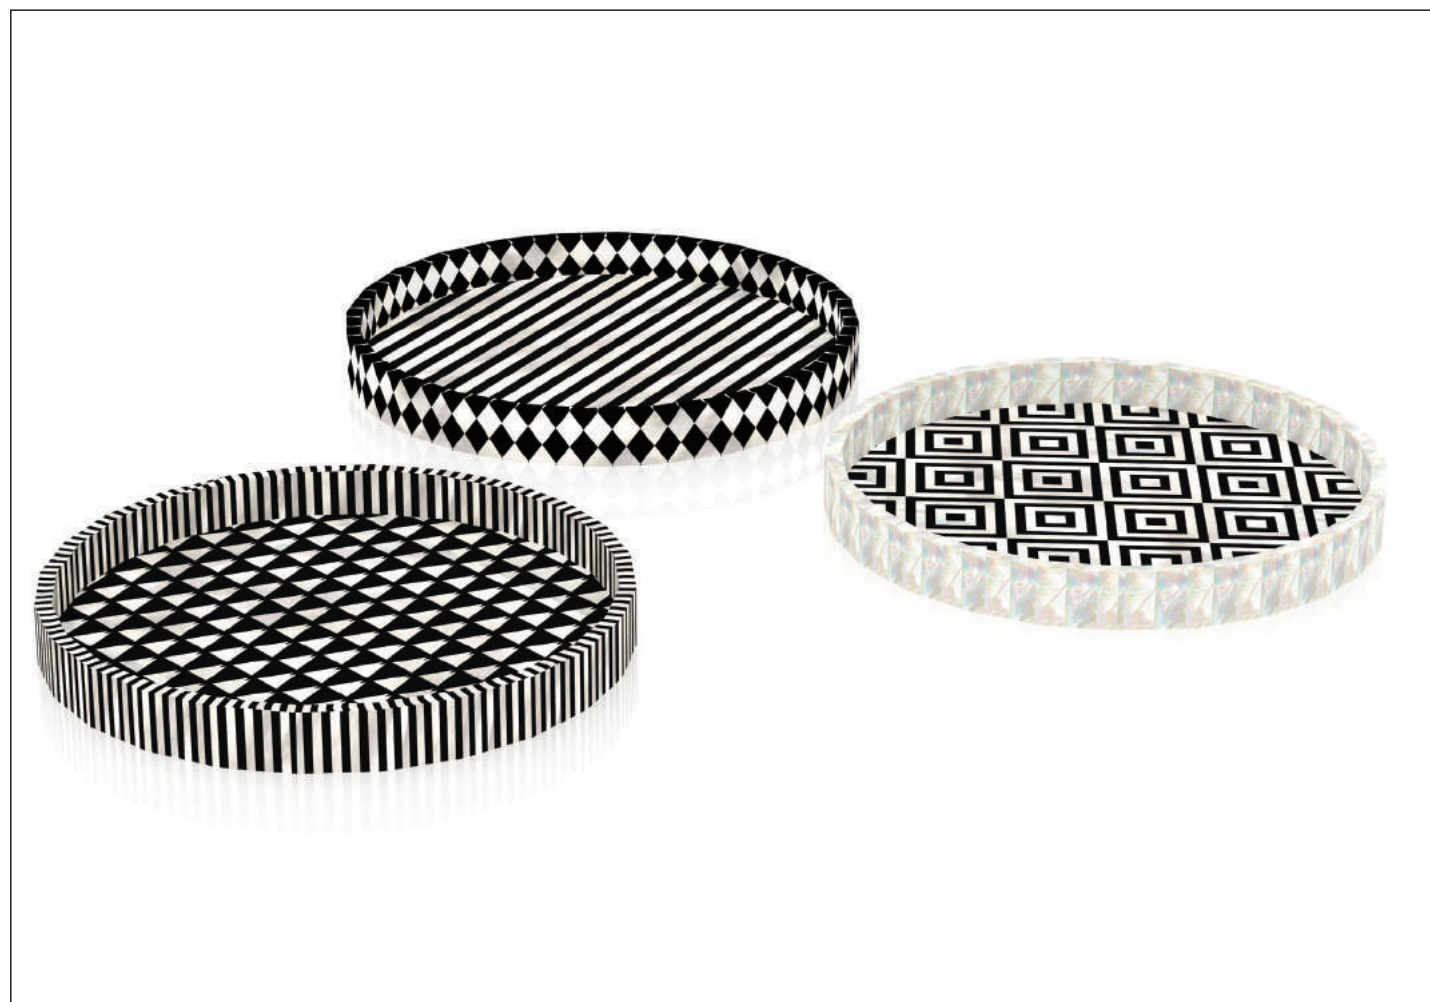

### Rectangular Tray

CODE: AC0002B  
Dimensions: 45 x 32 cm  
Materials: Mother of pearls  
Colors:  
Navy Blue - Plain/P006  
Orange - Plain/P006  
Turquoise  
& Green - Plain Turquoise/P006

## Round Tray

CODE: AC0006A  
Dimensions: Dia: 36 cm  
Materials: Mother of pearls  
Colors:  
Navy Blue - P001  
Black - P001

CODE: AC0006B  
Dimensions: Dia: 50 cm  
Materials: Mother of pearls  
Colors:  
Navy Blue - P001  
Black - P001