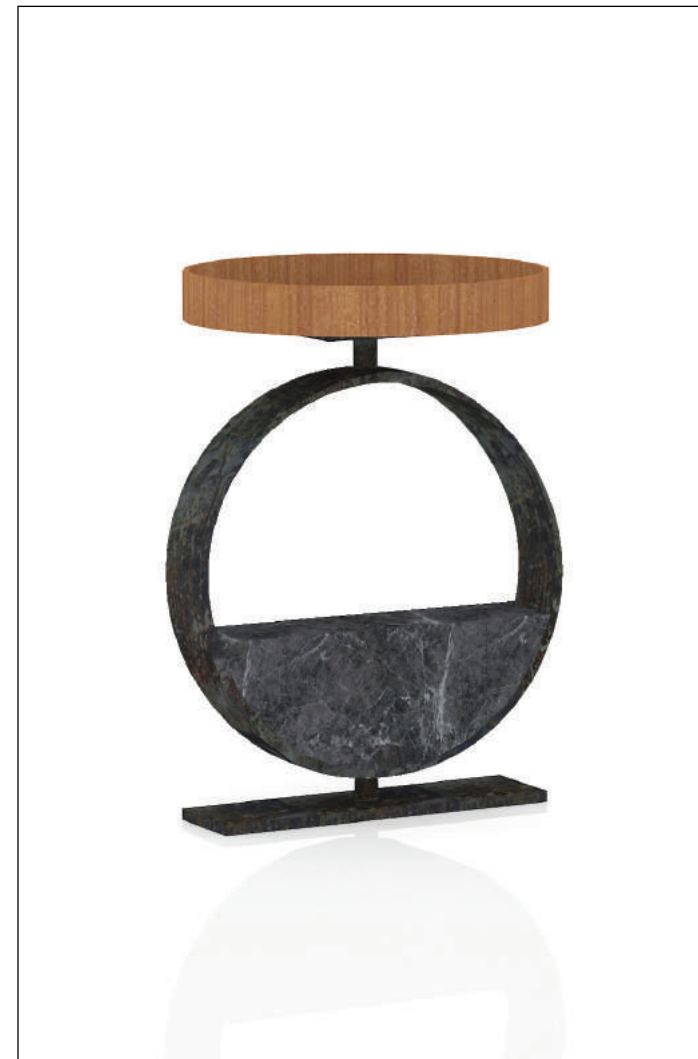

# LIFE SIZE MIRROR

(LEFT) CODE: E007A  
Dimensions: 180 x 70 x 4 cm  
Materials: beach pine wood,  
and details in mother of pearls

(RIGHT) CODE: E007B  
Dimensions: 180 x 70 x 4 cm  
Materials: beach pine wood,  
and details in ebony wood

# CORNER TABLES

CODE: E006

Dimensions: 90 x 90 x h:32 cm

Materials: beach pine wood,  
and wrought iron

CHAMELEON SIDE TABLES

The Pyramid Side Table

CODE: C007A  
Dimensions: 30 x h:75 cm  
Materials: Root wood with wrought iron  
and black marble

The Rec Side Table

CODE: C007B  
Dimensions: 30 x h:60 cm  
Materials: Root wood with wrought iron  
and black marble

The Circle Side Table

CODE: C007C  
Dimensions: 30 x h:45 cm  
Materials: Root wood with wrought iron  
and black marble