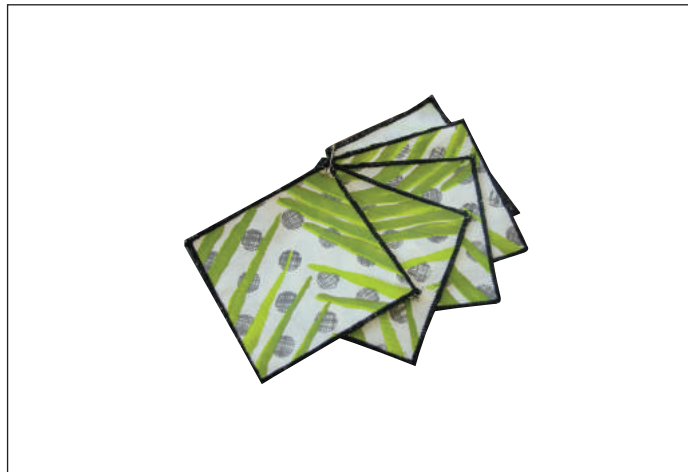

SET OF 4 COASTERS

CODE: FB0002- F007A
Description: 10x10 cm fabric costers with hand printed pattern and stitched frame
Colors:
* Green - F007A
* Poka Dots Navy & leaf Turquoise and Gold - F0007